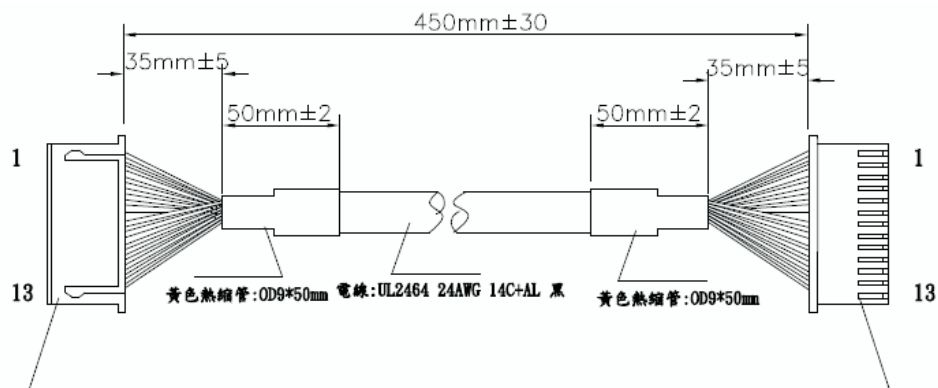

殼子:WST P13-I25002*1PCS或同等品
端子:WST I25002BS-2*13PCS或同等品

殼子:WST P13-I25002*1PCS或同等品
端子:WST I25002BS-2*13PCS或同等品

8174001

P1	Color	P2
1	Black	1
2	Brown	2
3	Red	3
4	Orange	4
5	Yellow	5
6	Green	6
7	Blue	7
8	Purple	8
9	Grey	9
10	White	10
11	Light Green	11
12	Pink	12
13	Sky Blue	13